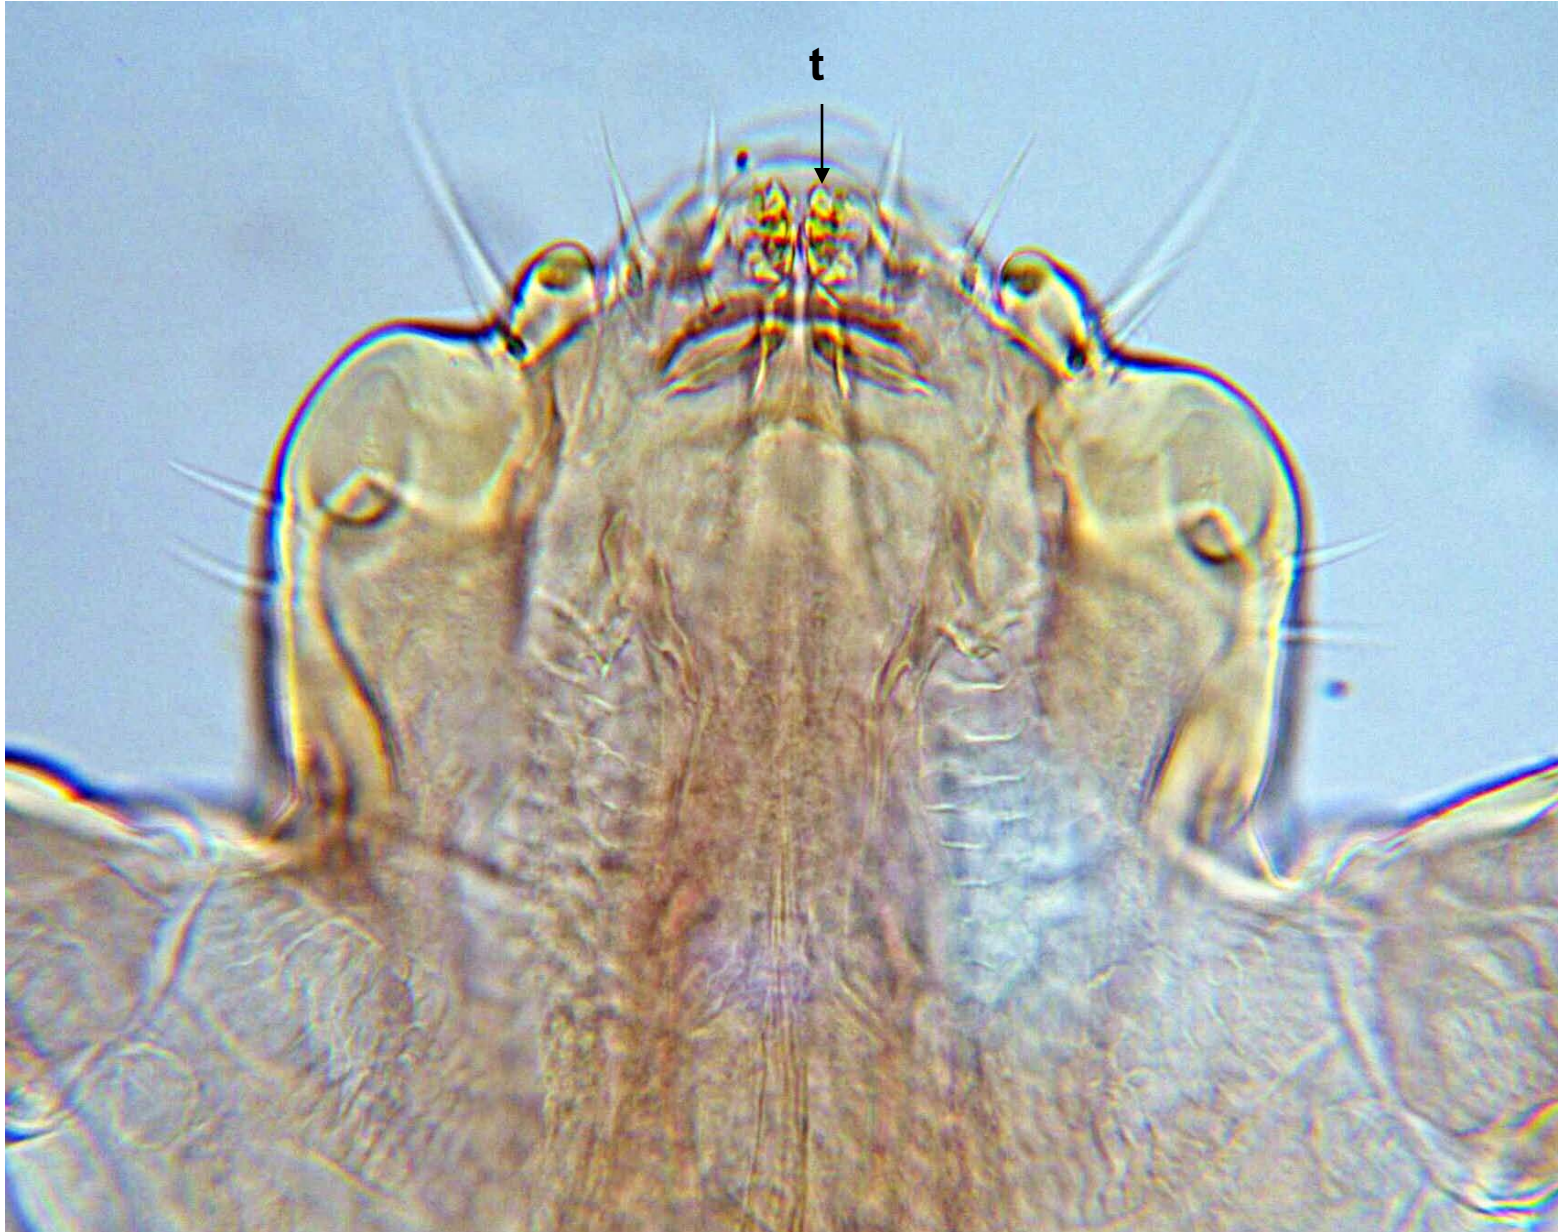

Phthirus pubis. Male (left) with rounded posterior; female (right) with bifurcate posterior.

Phthirus pubis, female. Legend: a, antenna; e, eye; c, claw (note minute serrations); t, teeth of prestomium; ta, tarsus; ti, tibia; ts, tibial spur.

Phthirus pubis, female: teeth (t) of prestomium.

P. pubis, claws.

1st leg

2nd leg

P. pubis, leg/claw musculature.

P. pubis, male genitalia.

P. pubis, female. Legend: g, gonopods; t, tubercules.