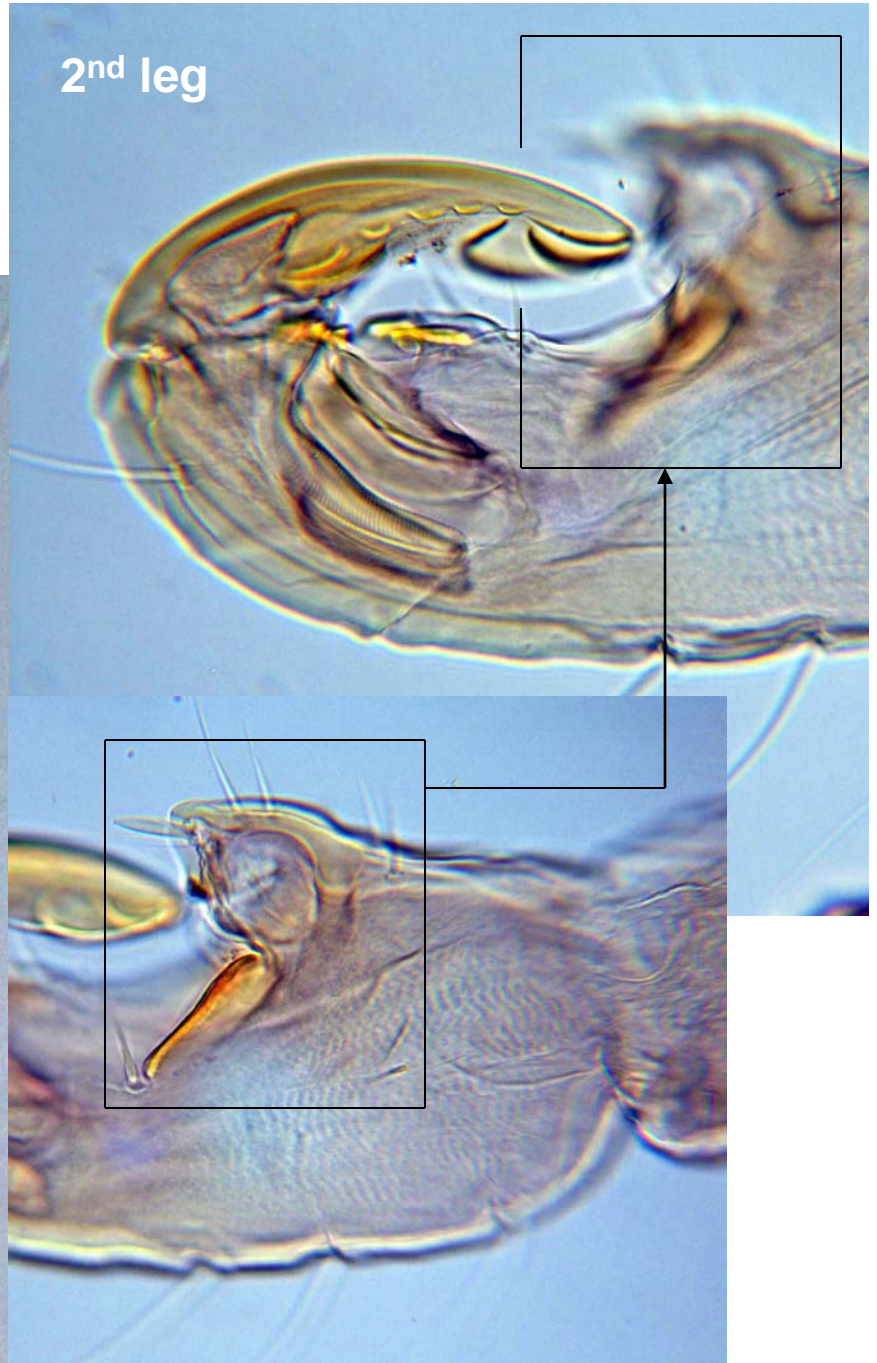

Phthirus pubis. Male (left) with rounded posterior; female (right) with bifurcate posterior.

Phthirus pubis, female. Legend: a, antenna; e, eye; c, claw (note minute serrations); t, teeth of prestomium; ta, tarsus; ti, tibia; ts, tibial spur.

Phthirus pubis, female: teeth (t) of prestomium.

P. pubis, claws.

1st leg

2nd leg

P. pubis, leg/claw musculature.

P. pubis, male genitalia.

P. pubis, female. Legend: g, gonopods; t, tubercules.