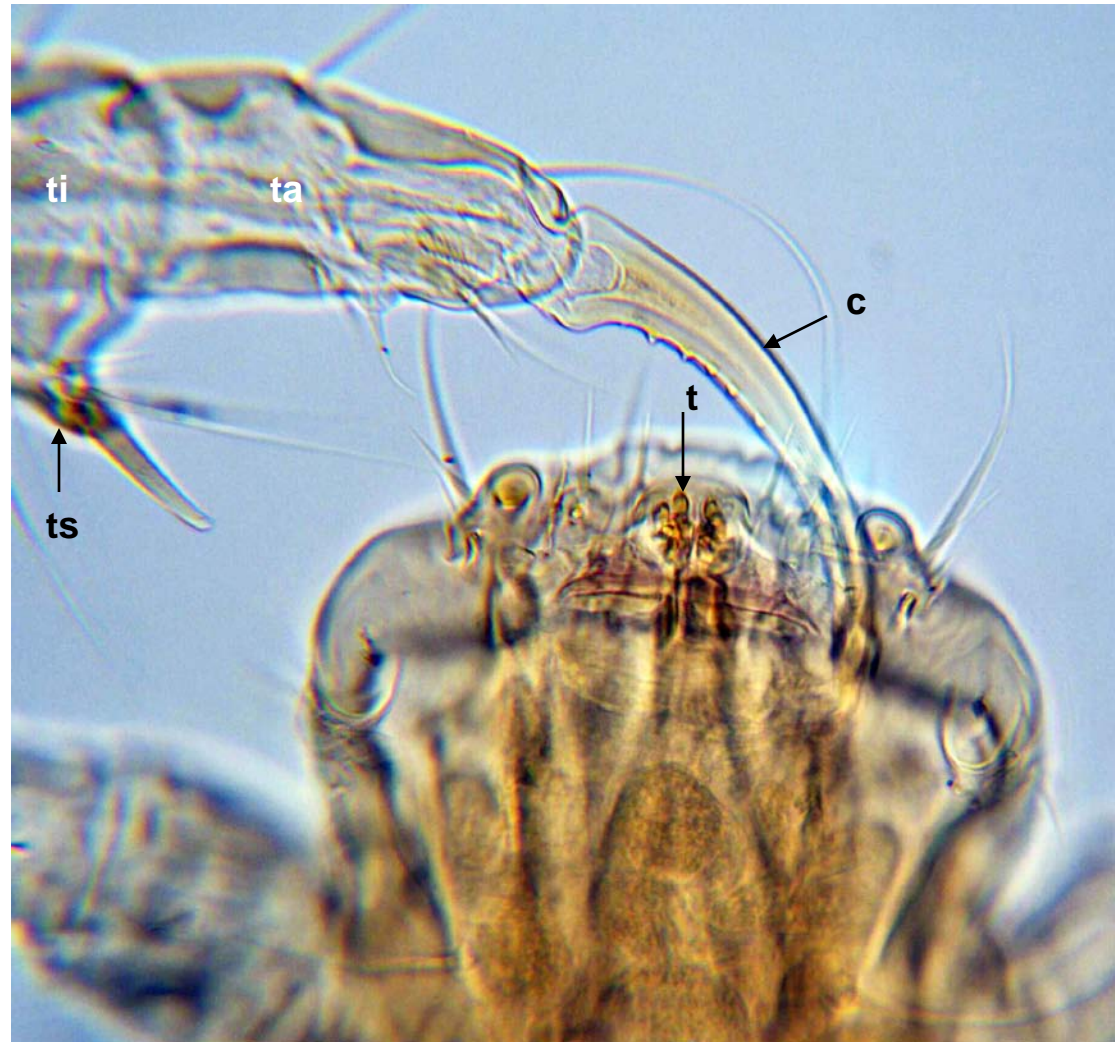

Phthirus pubis. Male (left) with rounded posterior; female (right) with bifurcate posterior.

Phthirus pubis, female. Legend: a, antenna; e, eye; c, claw (note minute serrations); t, teeth of prestomium; ta, tarsus; ti, tibia; ts, tibial spur.

Phthirus pubis, female: teeth (t) of prestomium.

P. pubis, claws.

1st leg

2nd leg

P. pubis, leg/claw musculature.

P. pubis, male genitalia.

P. pubis, female. Legend: g, gonopods; t, tubercules.