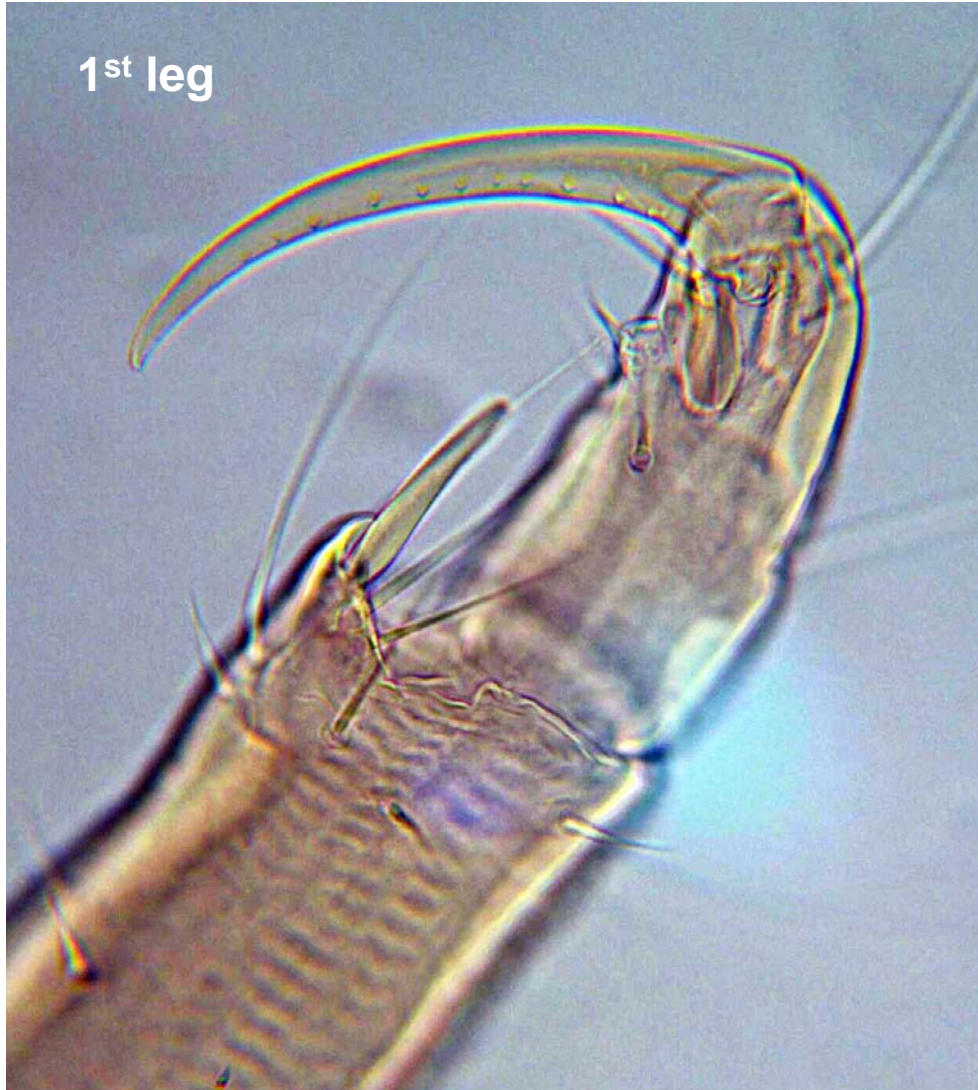

Phthirus pubis. Male (left) with rounded posterior; female (right) with bifurcate posterior.

Phthirus pubis, female. Legend: a, antenna; e, eye; c, claw (note minute serrations); t, teeth of prestomium; ta, tarsus; ti, tibia; ts, tibial spur.

Phthirus pubis, female: teeth (t) of prestomium.

P. pubis, claws.

1st leg

2nd leg

P. pubis, leg/claw musculature.

P. pubis, male genitalia.

P. pubis, female. Legend: g, gonopods; t, tubercules.