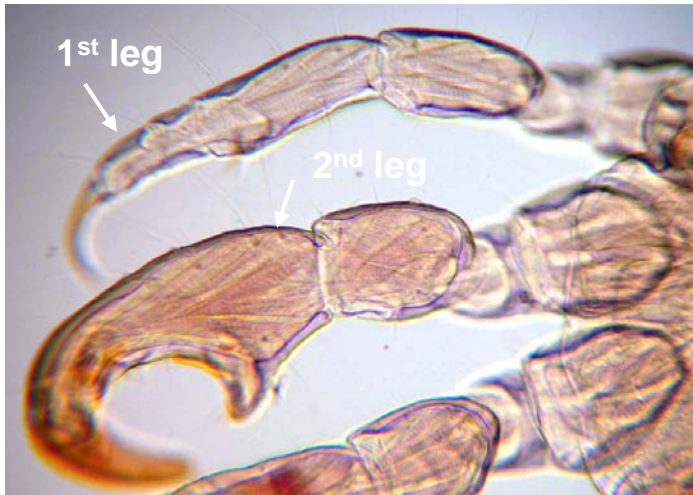

Phthirus pubis. Male (left) with rounded posterior; female (right) with bifurcate posterior.

Phthirus pubis, female. Legend: a, antenna; e, eye; c, claw (note minute serrations); t, teeth of prestomium; ta, tarsus; ti, tibia; ts, tibial spur.

Phthirus pubis, female: teeth (t) of prestomium.

P. pubis, claws.

1st leg

2nd leg

P. pubis, leg/claw musculature.

P. pubis, male genitalia.

P. pubis, female. Legend: g, gonopods; t, tubercules.