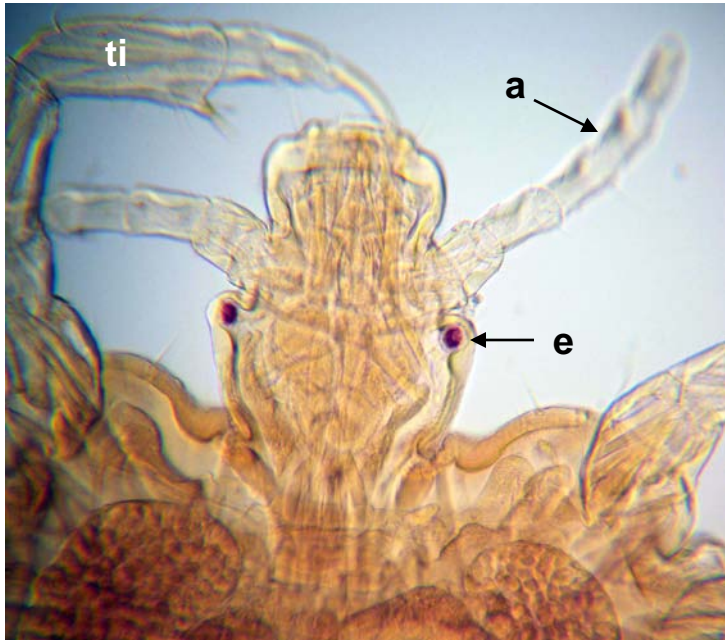

Phthirus pubis. Male (left) with rounded posterior; female (right) with bifurcate posterior.

Phthirus pubis, female. Legend: a, antenna; e, eye; c, claw (note minute serrations); t, teeth of prestomium; ta, tarsus; ti, tibia; ts, tibial spur.

Phthirus pubis, female: teeth (t) of prestomium.

P. pubis, claws.

1st leg

2nd leg

P. pubis, leg/claw musculature.

P. pubis, male genitalia.

P. pubis, female. Legend: g, gonopods; t, tubercules.