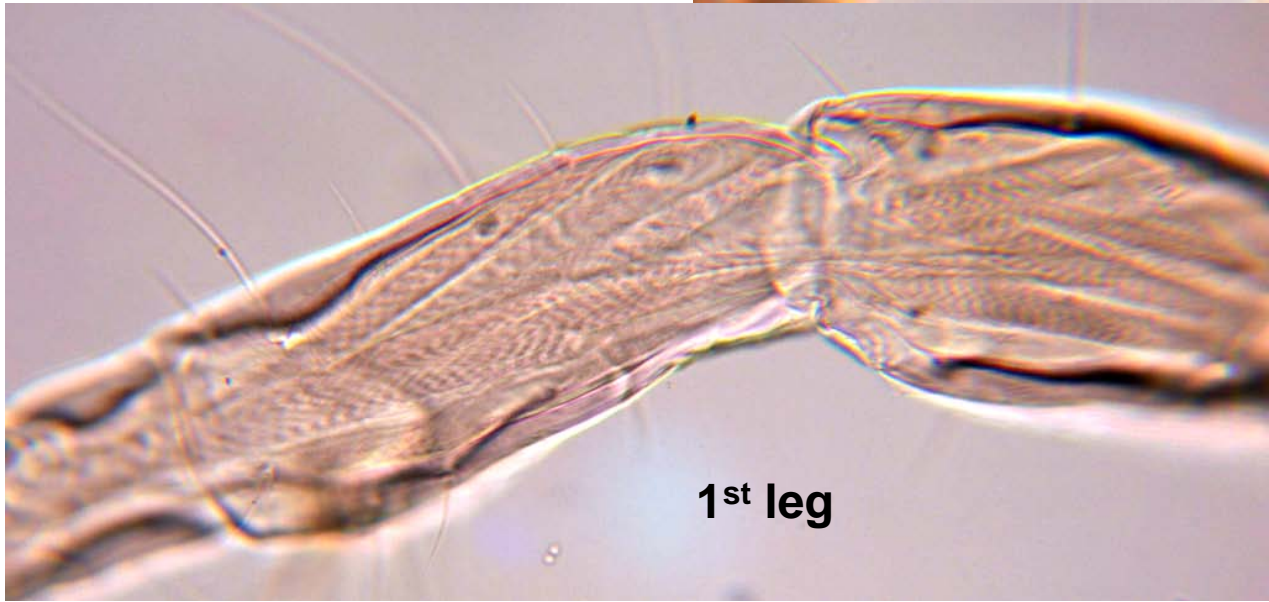

Phthirus pubis. Male (left) with rounded posterior; female (right) with bifurcate posterior.

Phthirus pubis, female. Legend: a, antenna; e, eye; c, claw (note minute serrations); t, teeth of prestomium; ta, tarsus; ti, tibia; ts, tibial spur.

Phthirus pubis, female: teeth (t) of prestomium.

P. pubis, claws.

1st leg

2nd leg

P. pubis, leg/claw musculature.

P. pubis, male genitalia.

P. pubis, female. Legend: g, gonopods; t, tubercules.